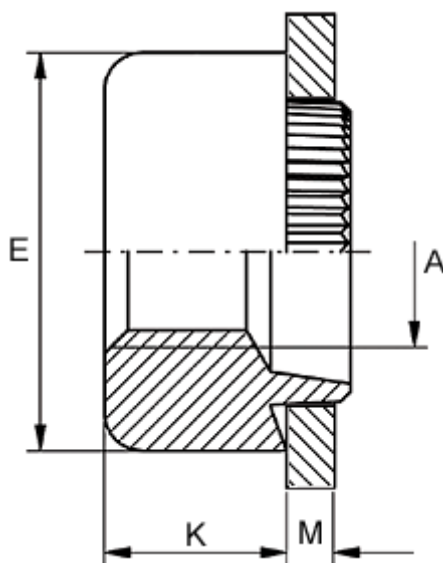

Article number: 12734000025500

Description: KLEE-coil 734 000 025.500  
M2,5 Stainless 1.4305

## Measures

---

Female thread A	= M2,5
Height K	= 3.0
Outer diameter E	= 6.0
Plate thickness	= 3.8 to 4.0
Recommended bore diameter +0.05	= 4.0